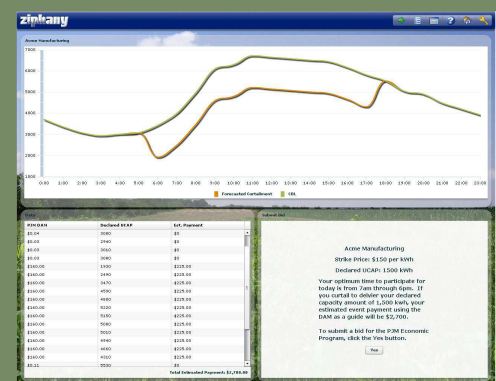

A secure, hosted or internet-based software service that manages and executes the administrative tasks associated with utility-hosted DR programs, enabling you to *Watch the Drop!*

What does it do?

- Collects & Monitors Meter Data, Dispatches Events, Provides Direct Load Control
- Tracks DR Providers & Participants
- Calculates Baselines
  - Individually, Aggregated, and/or per Zone.
- Tracks Events
- Calculates Capacity & Energy Payments
- Pre- During- and Post- Event Notifications & Activations
  - Phone, Text, Email, Fax, and more!
- Event Performance Analysis & Load Measurement
- Generates Custom Reports

How will ZDRP improve or help build processes?

Improved Event Performance & Increased End-User Satisfaction

- Monitoring tools provide a visible drop in demand
- A satisfied customer-base means improved customer retention

Increased Scalability

- Efficiently manage your operational duties, while growing your DR program's reach and capacity.

Improved Accuracy & Efficiency

- Automated processes ensure data accuracy, reliable performance, and real-time control.

Capacity you can count on!

Company Offerings:

ZEIP

Energy Information Platform

ZDRP

Demand Response Platform

Auto-DR

Automated Demand Response Controls

ZEOP

Energy Operations Platform

Hardware & Install Services

Scalable, Revenue-grade Metering & Installation

Contact us today to schedule a free web-based product demonstration.

*SEE "ADDITIONAL SERVICES FOR UTILITY DR"

Where required, Ziphany will partner with a curtailment service provider (CSP) to deploy key sales strategies and on-site consultation.

Ziphany, LLC

410 Main Street
Buffalo, NY 14202

Tel: 877-422-3422

www.ziphany.com

info@ziphany.com